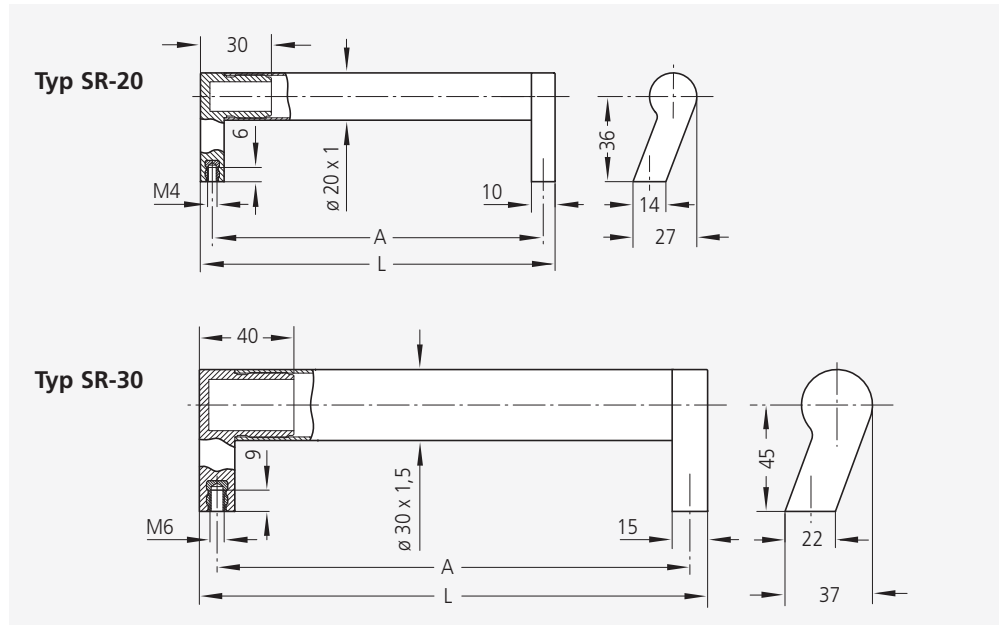

**Design advantages:**

Firm fitting of tube on clamping bars by polyamide insert.

**Stress resistance:**

min. 800 N.

**Note:**

Other handle lengths and tube colours available on request.

A	Schenkelfarbe Shank colour	Typ SR-20		L	Typ SR-30		L
		Rohr Aluminium Tube aluminium	Rohr Edelstahl Tube stainless steel		Rohr Aluminium Tube aluminium	Rohr Edelstahl Tube stainless steel	
		Bestell-Nr. Order no.	Bestell-Nr. Order no.		Bestell-Nr. Order no.	Bestell-Nr. Order no.	
150	aluminium / aluminium schwarz / black	SR-20.150.N01 SR-20.150.S01	- SR-20.150.S37	160	SR-30.150.N01 SR-30.150.S01	- SR-30.150.S37	165
200	aluminium / aluminium schwarz / black	SR-20.200.N01 SR-20.200.S01	- SR-20.200.S37	210	SR-30.200.N01 SR-30.200.S01	- SR-30.200.S37	215
250	aluminium / aluminium schwarz / black	SR-20.250.N01 SR-20.250.S01	- SR-20.250.S37	260	SR-30.250.N01 SR-30.250.S01	- SR-30.250.S37	265
300	aluminium / aluminium schwarz / black	SR-20.300.N01 SR-20.300.S01	- SR-20.300.S37	310	SR-30.300.N01 SR-30.300.S01	- SR-30.300.S37	315
350	aluminium / aluminium schwarz / black	SR-20.350.N01 SR-20.350.S01	- SR-20.350.S37	360	SR-30.350.N01 SR-30.350.S01	- SR-30.350.S37	365
400	aluminium / aluminium schwarz / black	SR-20.400.N01 SR-20.400.S01	- SR-20.400.S37	410	SR-30.400.N01 SR-30.400.S01	- SR-30.400.S37	415
500	aluminium / aluminium schwarz / black	- -	- -	510	SR-30.500.N01 SR-30.500.S01	- SR-30.500.S37	515
600	aluminium / aluminium schwarz / black	- -	- -	610	SR-30.600.N01 SR-30.600.S01	- SR-30.600.S37	615